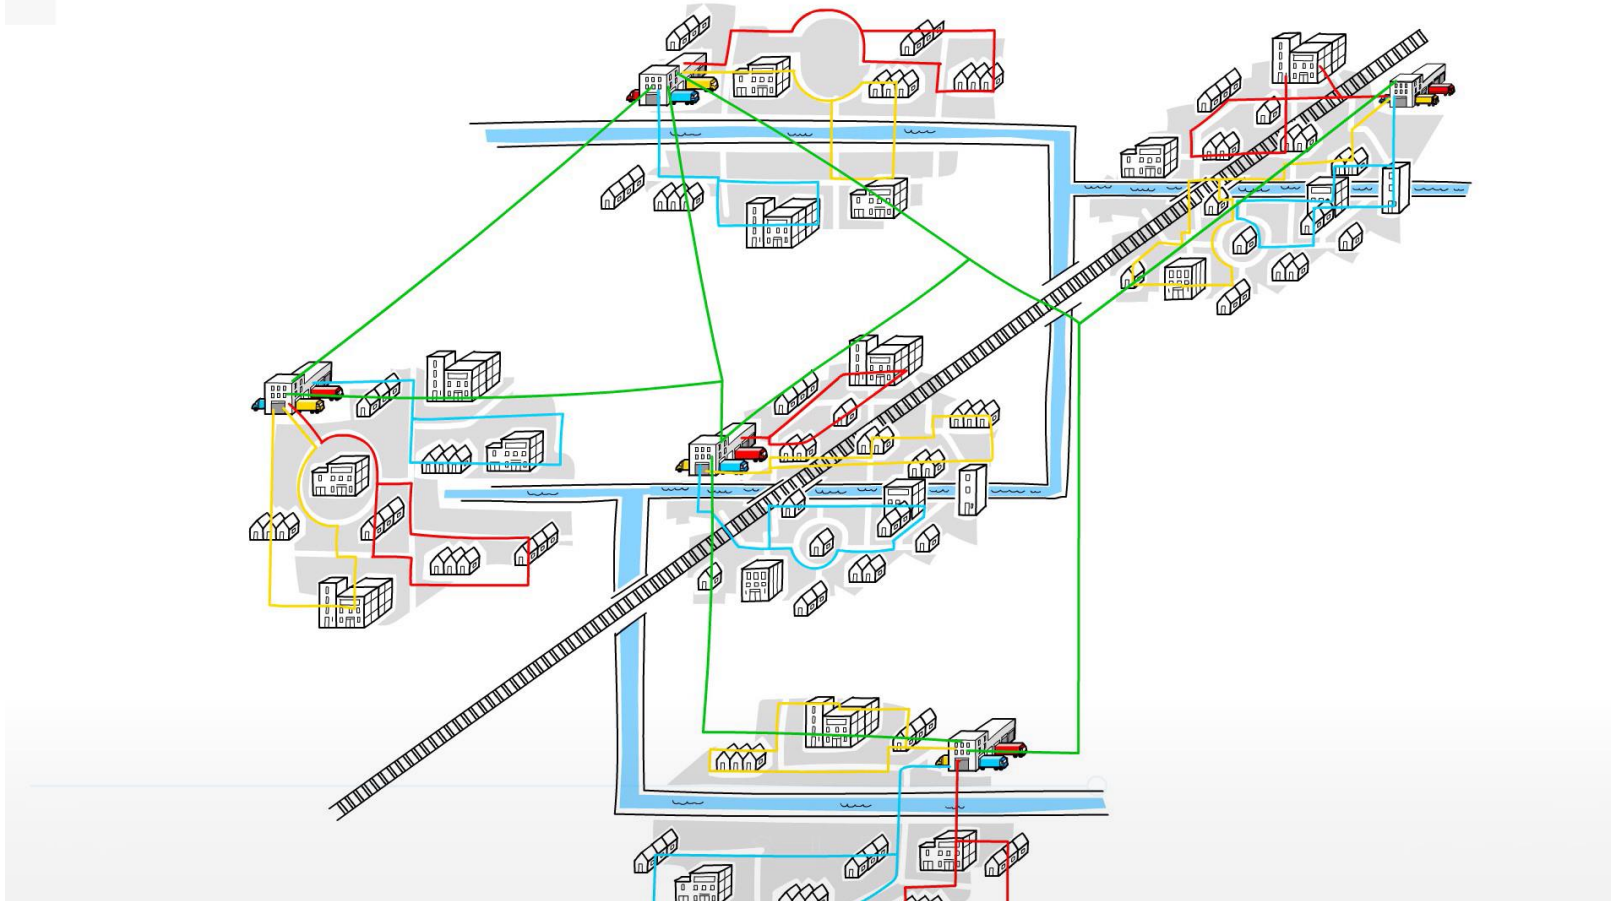

Physical Internet & City Logistics New Video