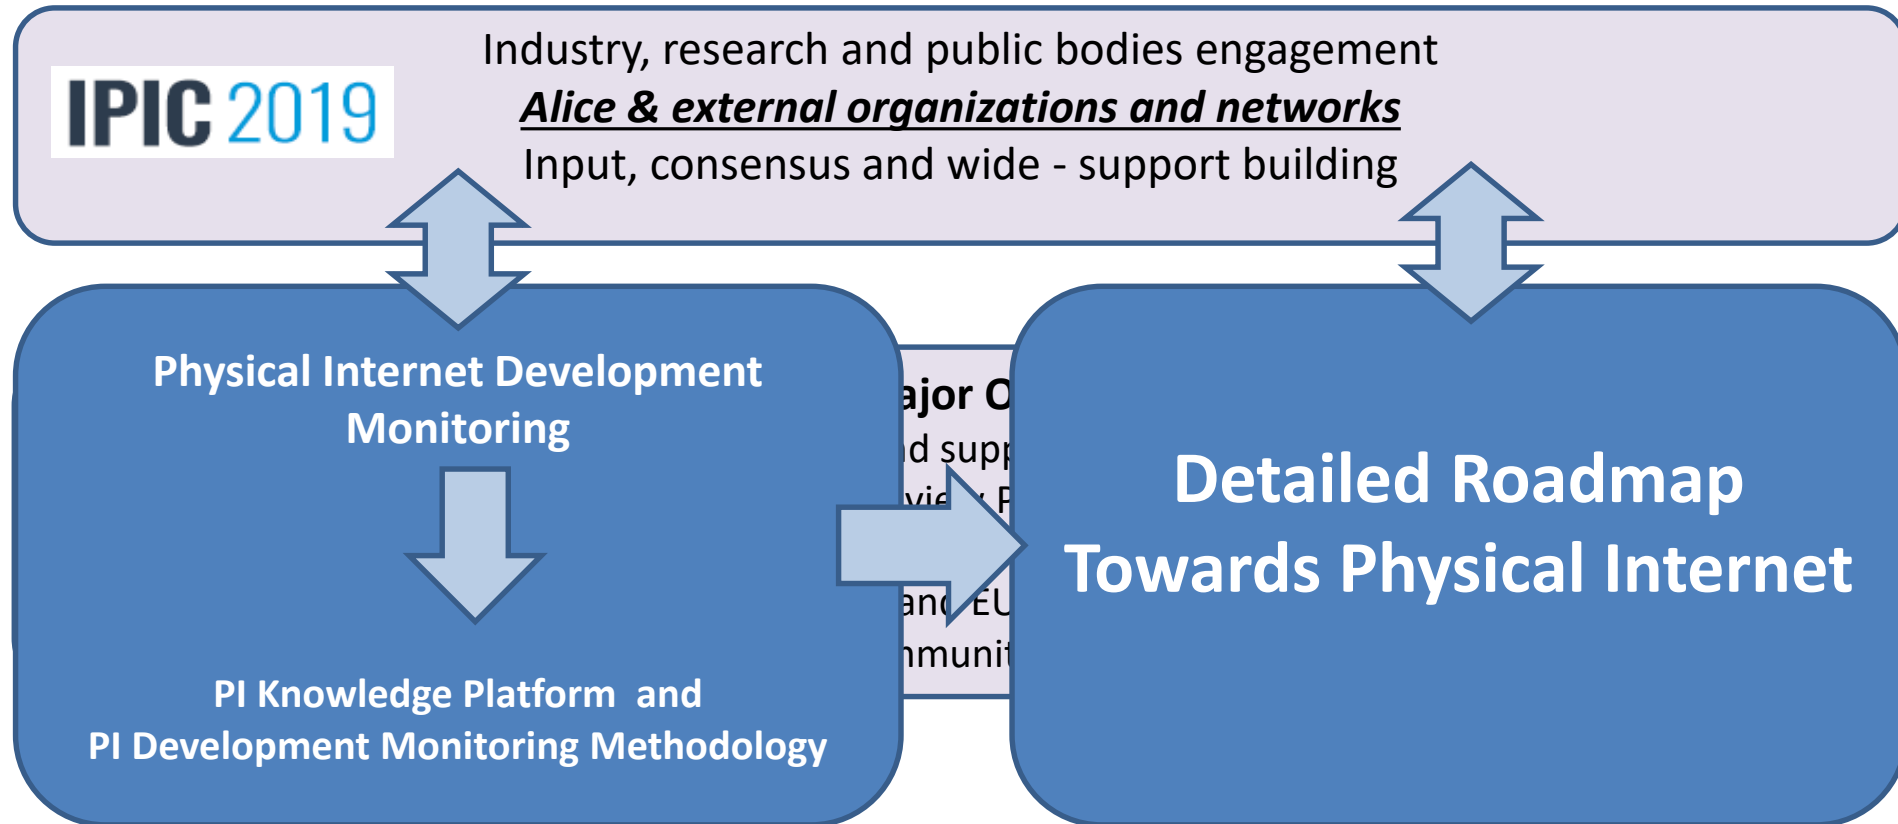

**IPIC 2019 | 6th International Physical Internet Conference | London**

***ALICE Physical Internet Knowledge Platform:  
Bringing Physical Internet Community together.***

***Fernando Liesa ALICE***

**IPIC 2019**

# ALICE and the Physical Internet: The SENSE Project

# Platform [link](#)

The screenshot shows the Alice website homepage. At the top, there is a navigation bar with the Alice logo and links for 'Home', 'Calendar', 'Log In', and 'Create new account'. The main banner features the text 'IPIC 2019 | 6th International Physical Internet Conference | London' with three images: a building, red double-decker buses, and a cathedral. Below the banner is an 'About Us' section with a 'PI PHYSICAL INTERNET' logo and a grid of four icons: 'Projects', 'PI Companies', 'Funding Opportunities', and 'Basic Documents and Papers'. A blue arrow points from the 'PI Companies' icon to the 'Physical Internet Knowledge Platform' dashboard screenshot on the right.

This screenshot shows the 'ALICE/ Physical Internet Knowledge Platform' dashboard. The breadcrumb trail is 'Dashboard / Groups / Knowledge Platform / PI Companies'. The page has a search bar and a filter menu. Below the navigation, there is a grid of four company profiles: CONUNDRA (Complexity Controlled), AMIA Systems (Visualize-Quantify-Optimize), and ROADIE. Each profile includes a logo, the company name, and a brief description of their mission.