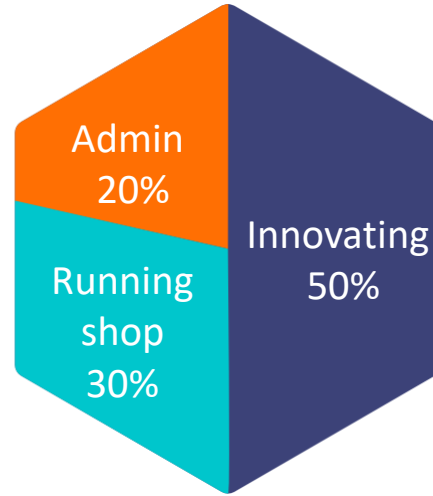

SHIP

Ship like a pro with our digital warehouse network

HOUSTON EXPRESS
HAMBURG
DIB 923408

3PL **DESIGNED** FOR ECOMMERCE

eCommerce owner – focus your time

"I can handle it myself"

"I want to focus on growth"

3,5€
24 hours

Consumer in Berlin

Positioning
vs.
competition

Revenue in millions €

Total
team
-
8 and
growing

Core team:

Timo Toivonen
Co-Founder, CEO
Pioneer in 3PL and warehouse operation

Pekka Ylenius
Co-Founder, CTO
Tech wizard in Azure, ex-Nokia