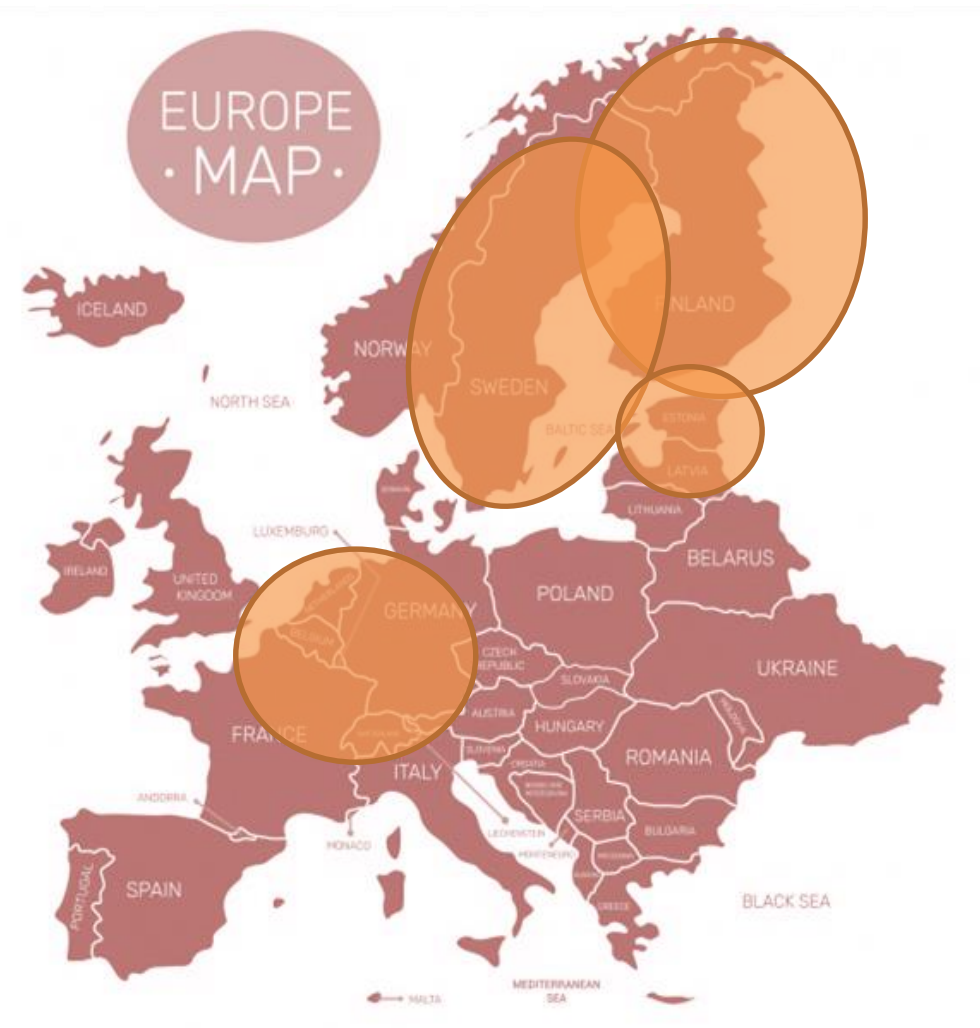

SHIP

Ship like a pro with our digital warehouse network

HOUSTON EXPRESS
HAMBURG
DIB 923408

3PL **DESIGNED** FOR ECOMMERCE

eCommerce owner – focus your time

"I can handle it myself"

"I want to focus on growth"

Our
revenue
stream

Warehouse
Network
-
12/2018

Unique
digital
warehouse
network
-
4/2019

Network
effect

-
*Sell globally
with local
delivery
benefits*

Tallinn (EE)
Warehouse

6,19€
3-4 days

Venlo (NL)
Warehouse