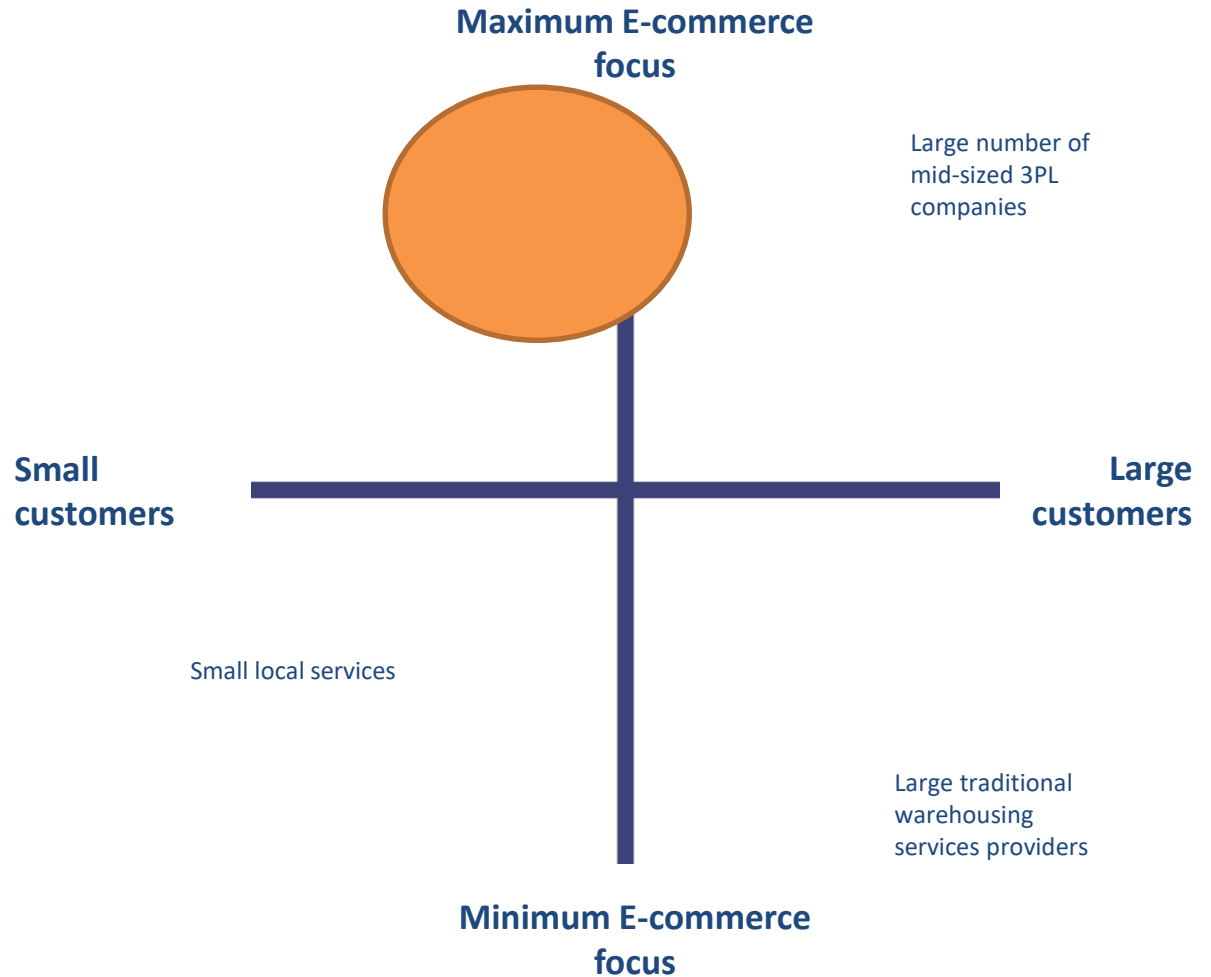

Our
revenue
stream

Warehouse
Network
-
12/2018

Unique
digital
warehouse
network
-
4/2019

Network
effect

-
*Sell globally
with local
delivery
benefits*

Tallinn (EE)
Warehouse

6,19€
3-4 days

Venlo (NL)
Warehouse

3,5€
24 hours

Consumer in Berlin

Positioning
vs.
competition

Revenue in millions €

Total
team
-
8 and
growing

Core team:

Timo Toivonen
Co-Founder, CEO
Pioneer in 3PL and warehouse operation

Pekka Ylenius
Co-Founder, CTO
Tech wizard in Azure, ex-Nokia