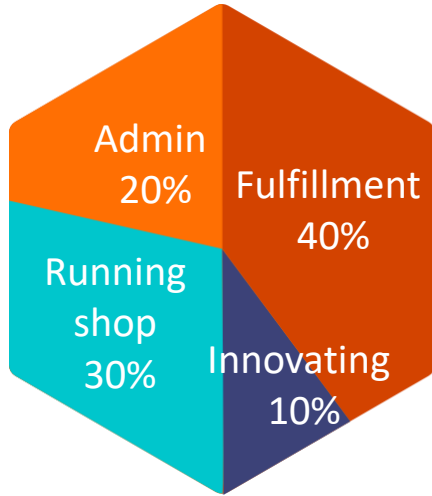

SHIP

Ship like a pro with our digital warehouse network

HOUSTON EXPRESS
HAMBURG
DIB 923408

3PL **DESIGNED** FOR ECOMMERCE

eCommerce owner – focus your time

"I can handle it myself"

"I want to focus on growth"

Our
revenue
stream

Warehouse
Network
-
12/2018

Unique
digital
warehouse
network
-
4/2019

Network
effect

-
*Sell globally
with local
delivery
benefits*

Tallinn (EE)
Warehouse

6,19€
3-4 days

Venlo (NL)
Warehouse

3,5€
24 hours

Consumer in Berlin

Positioning
vs.
competition

Revenue in millions €

Total
team
-
8 and
growing

Core team:

Timo Toivonen
Co-Founder, CEO
Pioneer in 3PL and warehouse operation

Pekka Ylenius
Co-Founder, CTO
Tech wizard in Azure, ex-Nokia